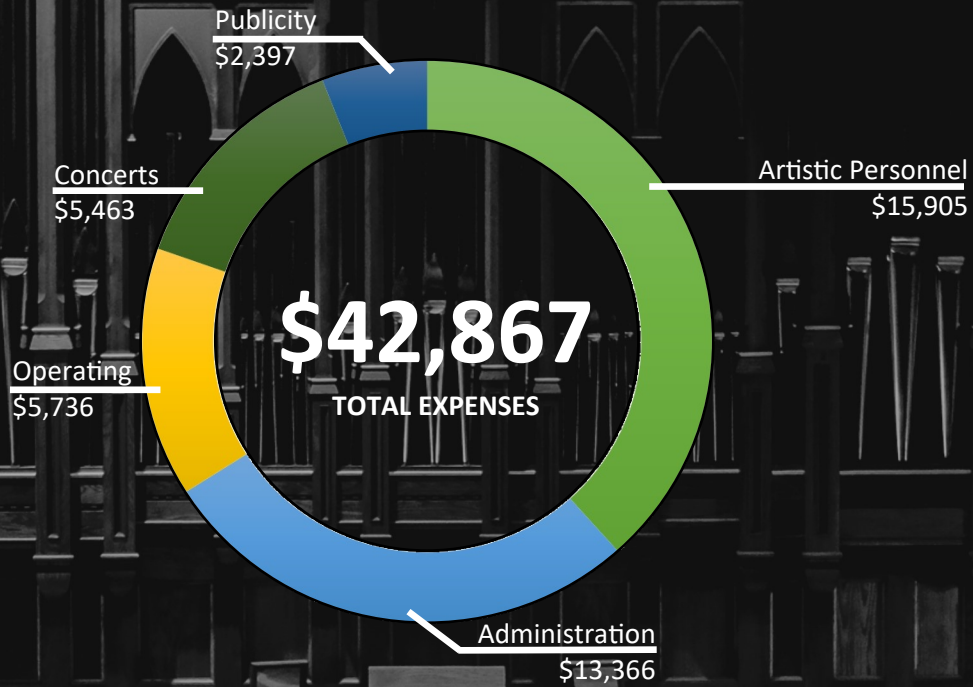

Cash on hand: $22,680
As of 6/30/2019