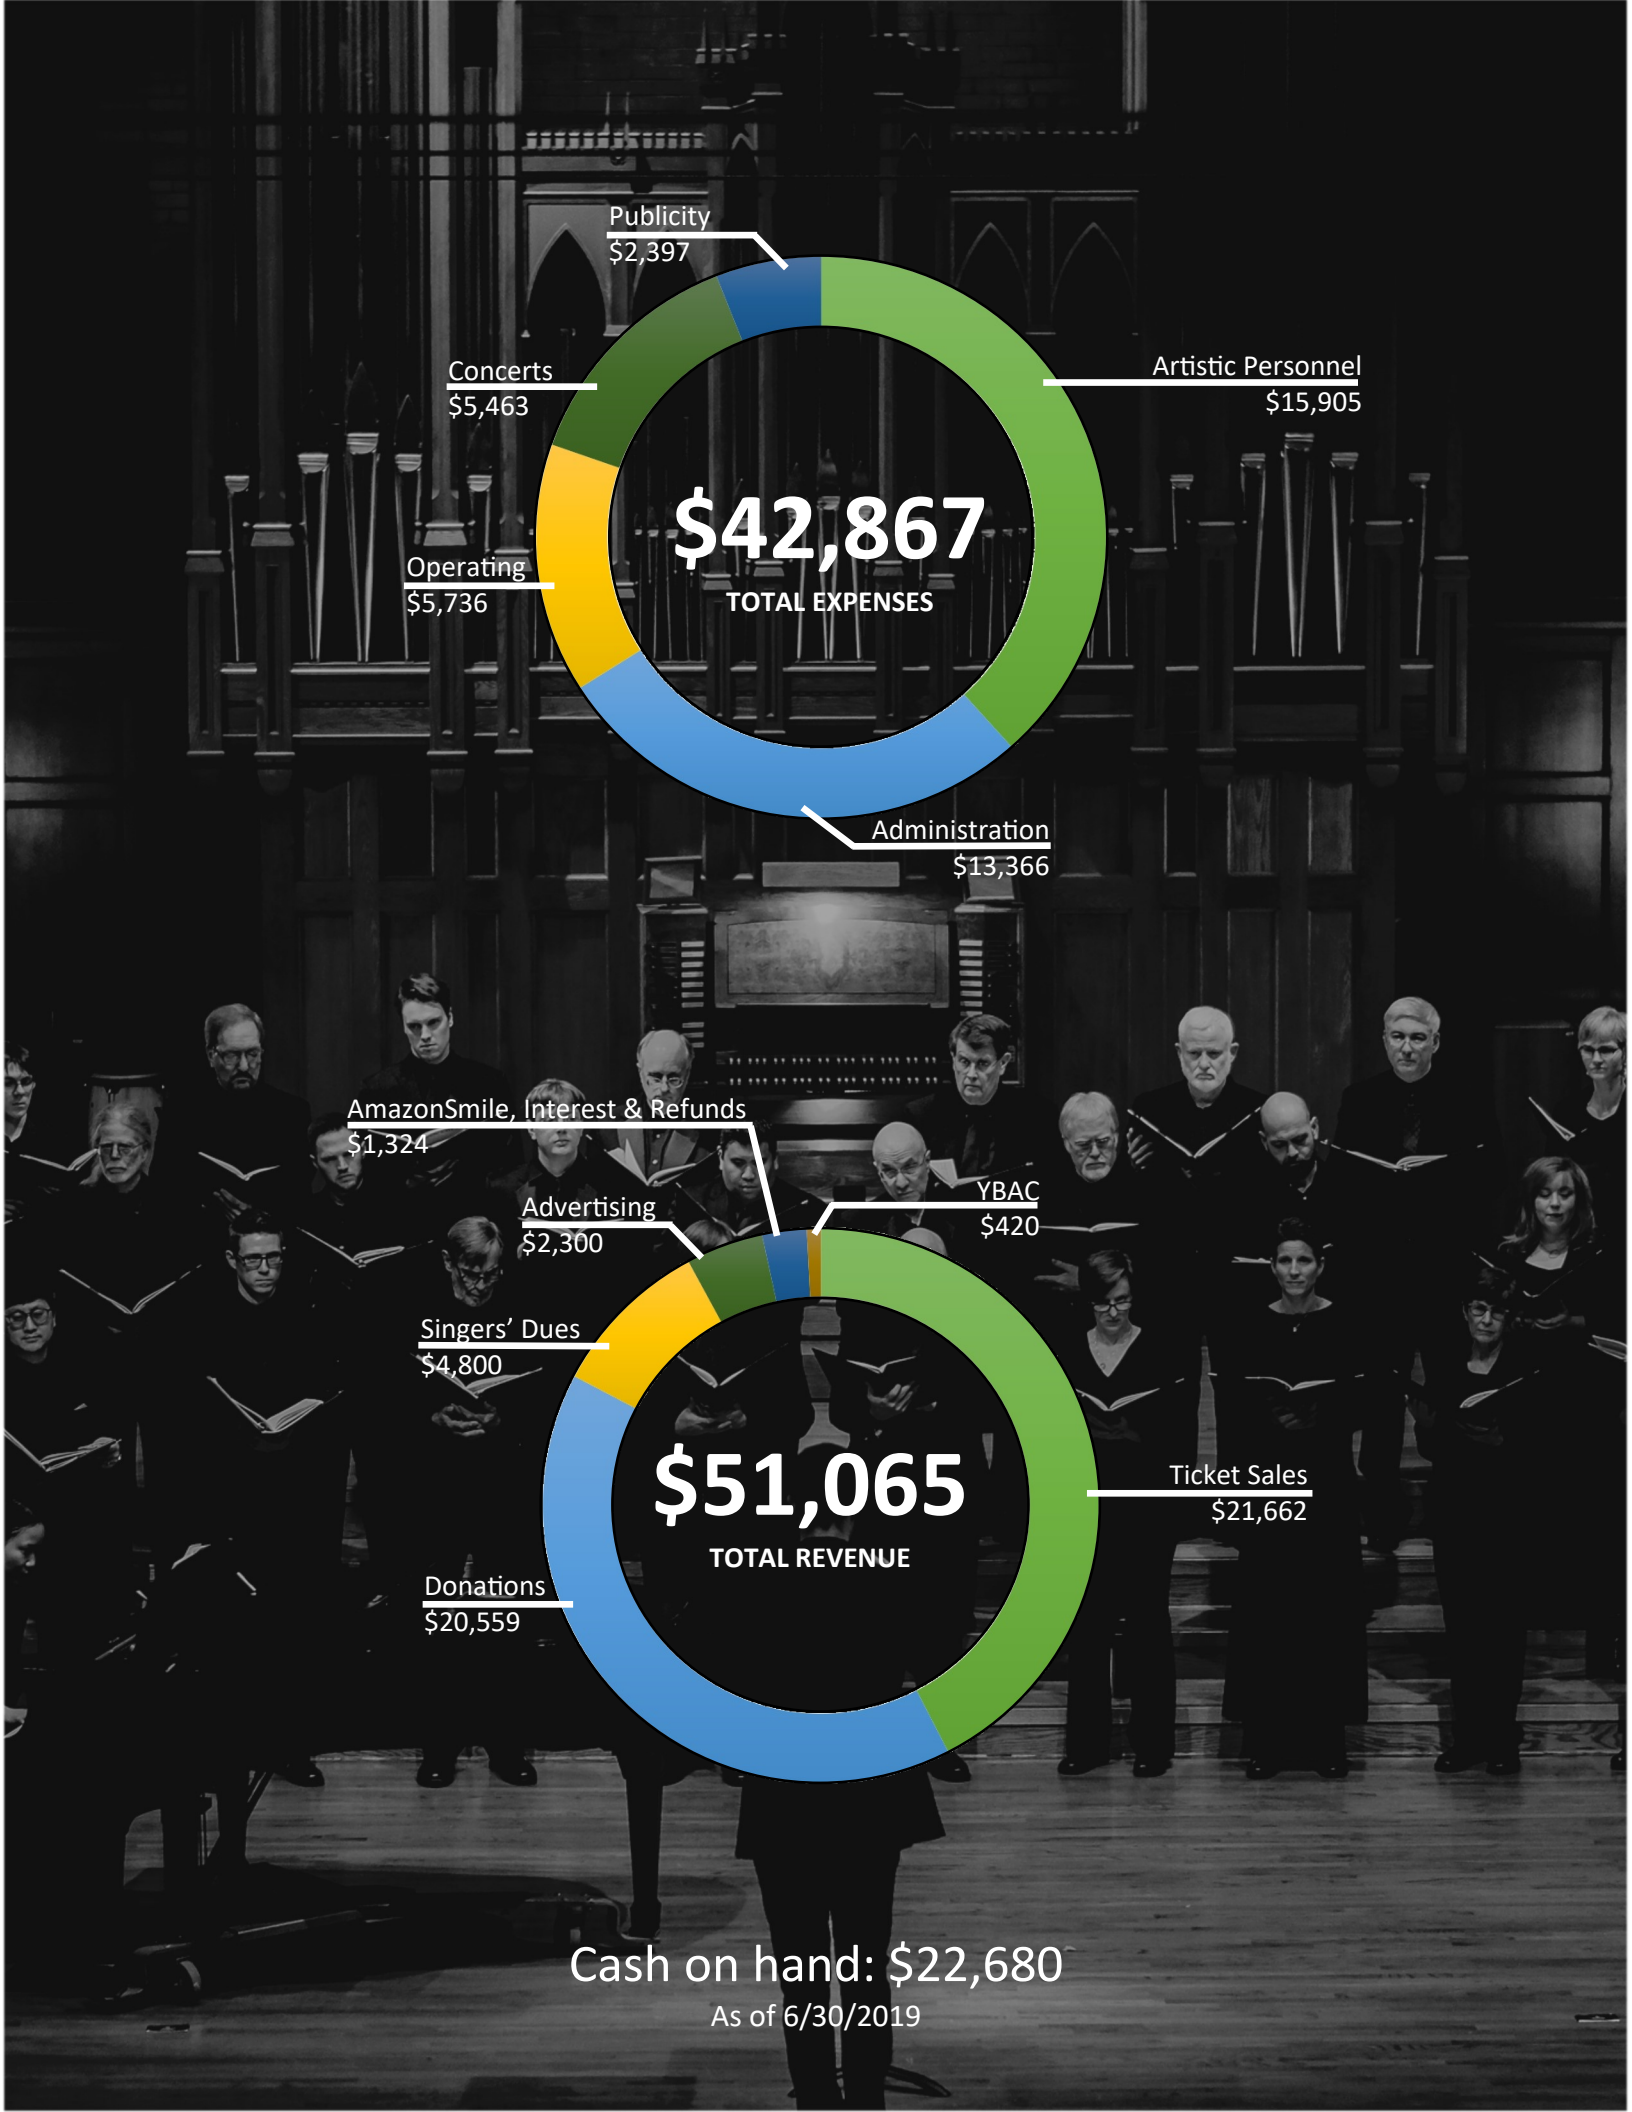

Cash on hand: $22,680
As of 6/30/2019