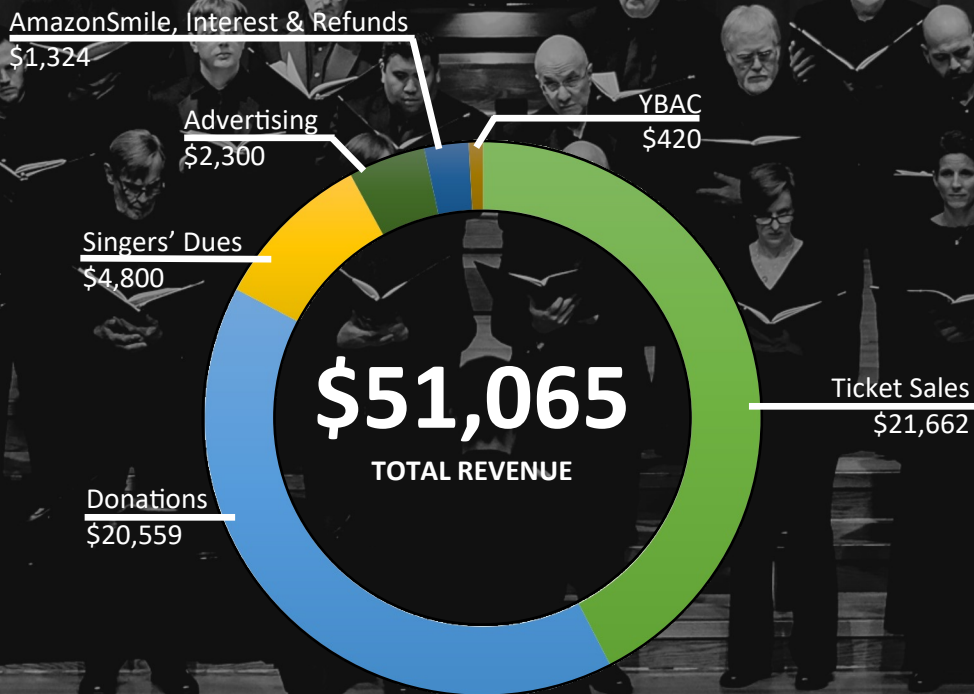

Cash on hand: $22,680
As of 6/30/2019